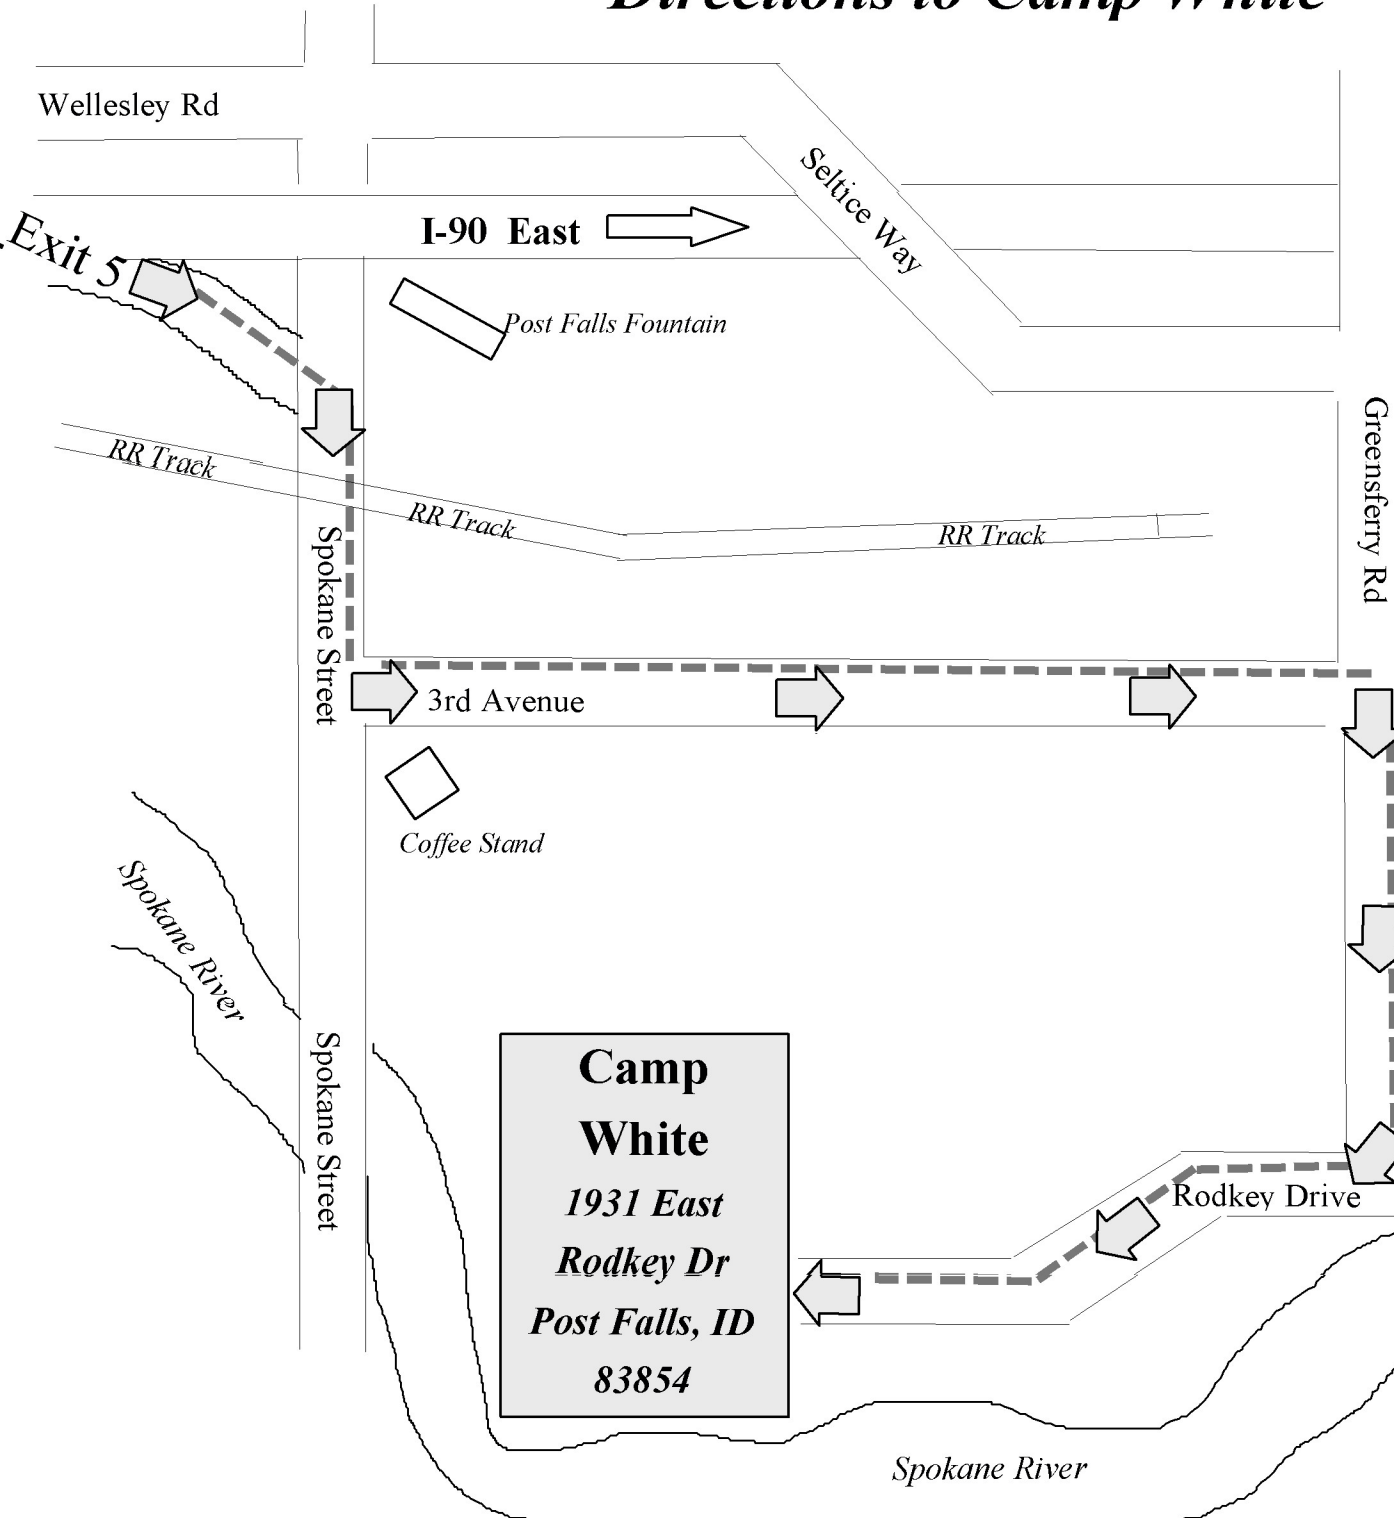

Directions to Camp White

From Spokane, take **I-90 East** to Idaho **Exit 5 (Spokane Street)**.

Turn Right (South) on **Spokane Street** and go about 1/4 mile (cross RR tracks) to **3rd Avenue** (coffee stand on corner).

Turn Left on **3rd Avenue**. Go East about 1 mile to stop sign at **Greensferry Road**.

Turn Right (South) on **Greensferry Rd** and go about 1 mile to where **Greensferry** turns right and becomes **Rodkey Drive**.

Follow **Rodkey Drive** East about 1/2 mile to the gate at **Camp White**.

Please slide the gate open, drive in, then close the gate behind you.

Please enjoy **Camp White** - where great memories are made!